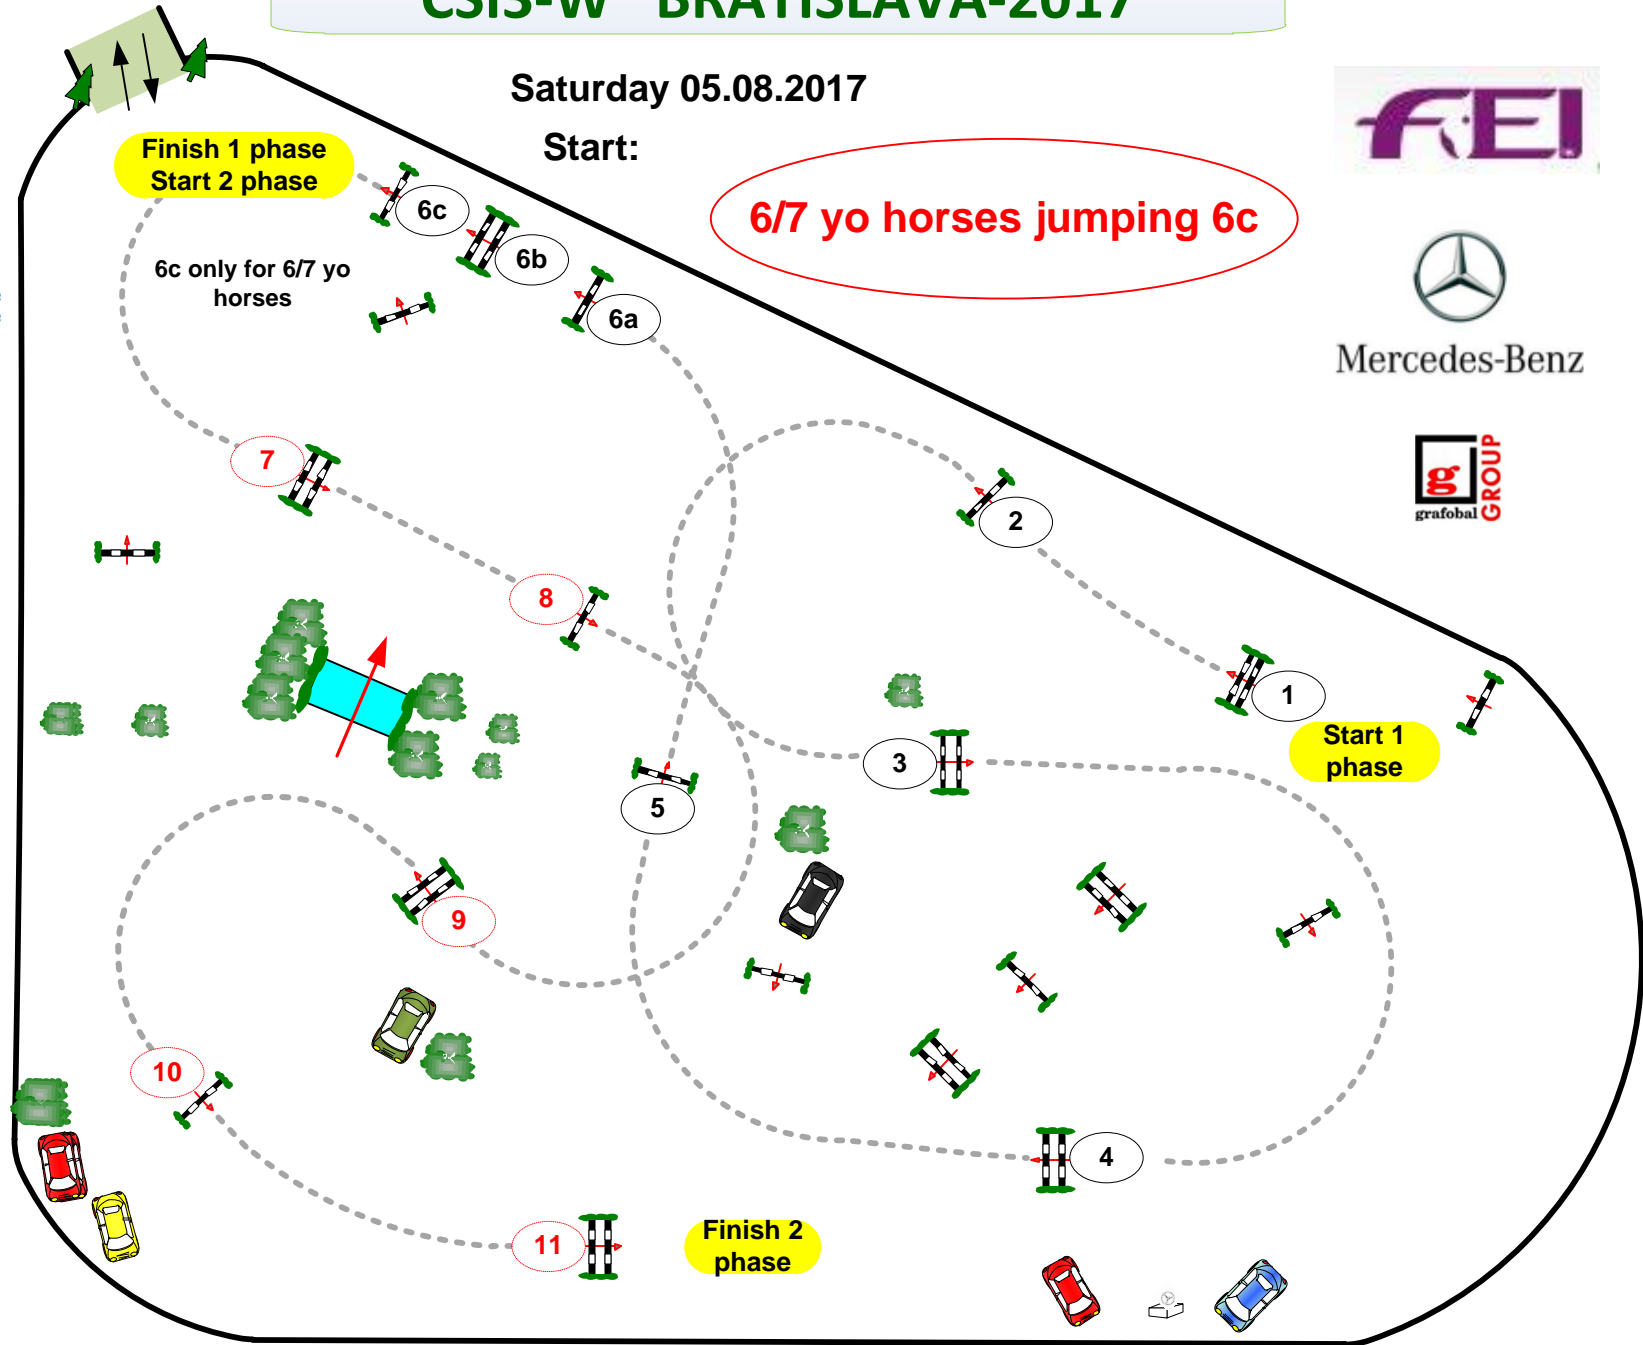

# CSI3-W BRATISLAVA-2017

Saturday 05.08.2017

Start:

6/7 yo horses jumping 6c

Mercedes-Benz

- 32** Amateur Tour  
Height: 110/115
- 23** Young Horses 5 yo  
Height: 115
- 24** Young Horses 6/7 yo

Obstacles height 6 Y: max 125 cm 1st Phase, 125 cm 2nd Phase  
 Obstacles height 7 Y: max 130 cm 1st Phase, 130 cm 2nd Phase

## Competition in 2 Phases

Table: A  
 National RG:  
 FEI RG / Art. 274.5.6  
 Height: m

Speed: 350 m/min

Length: 280 m  
 Time allowed: 48 sec  
 Time limit: 96 sec

Obstacles: 1-6  
 Efforts: 7 (8)  
 Penalty sec  
 Closed combination:

2nd Phase:  
**7-11**  
 Length: 210 m  
 Time allowed: 36 sec  
 Time limit: 72 sec

Eduard Petrovic - FEI Level 3

Assistants:  
 Jozef Špes  
 Štefan Ilieš