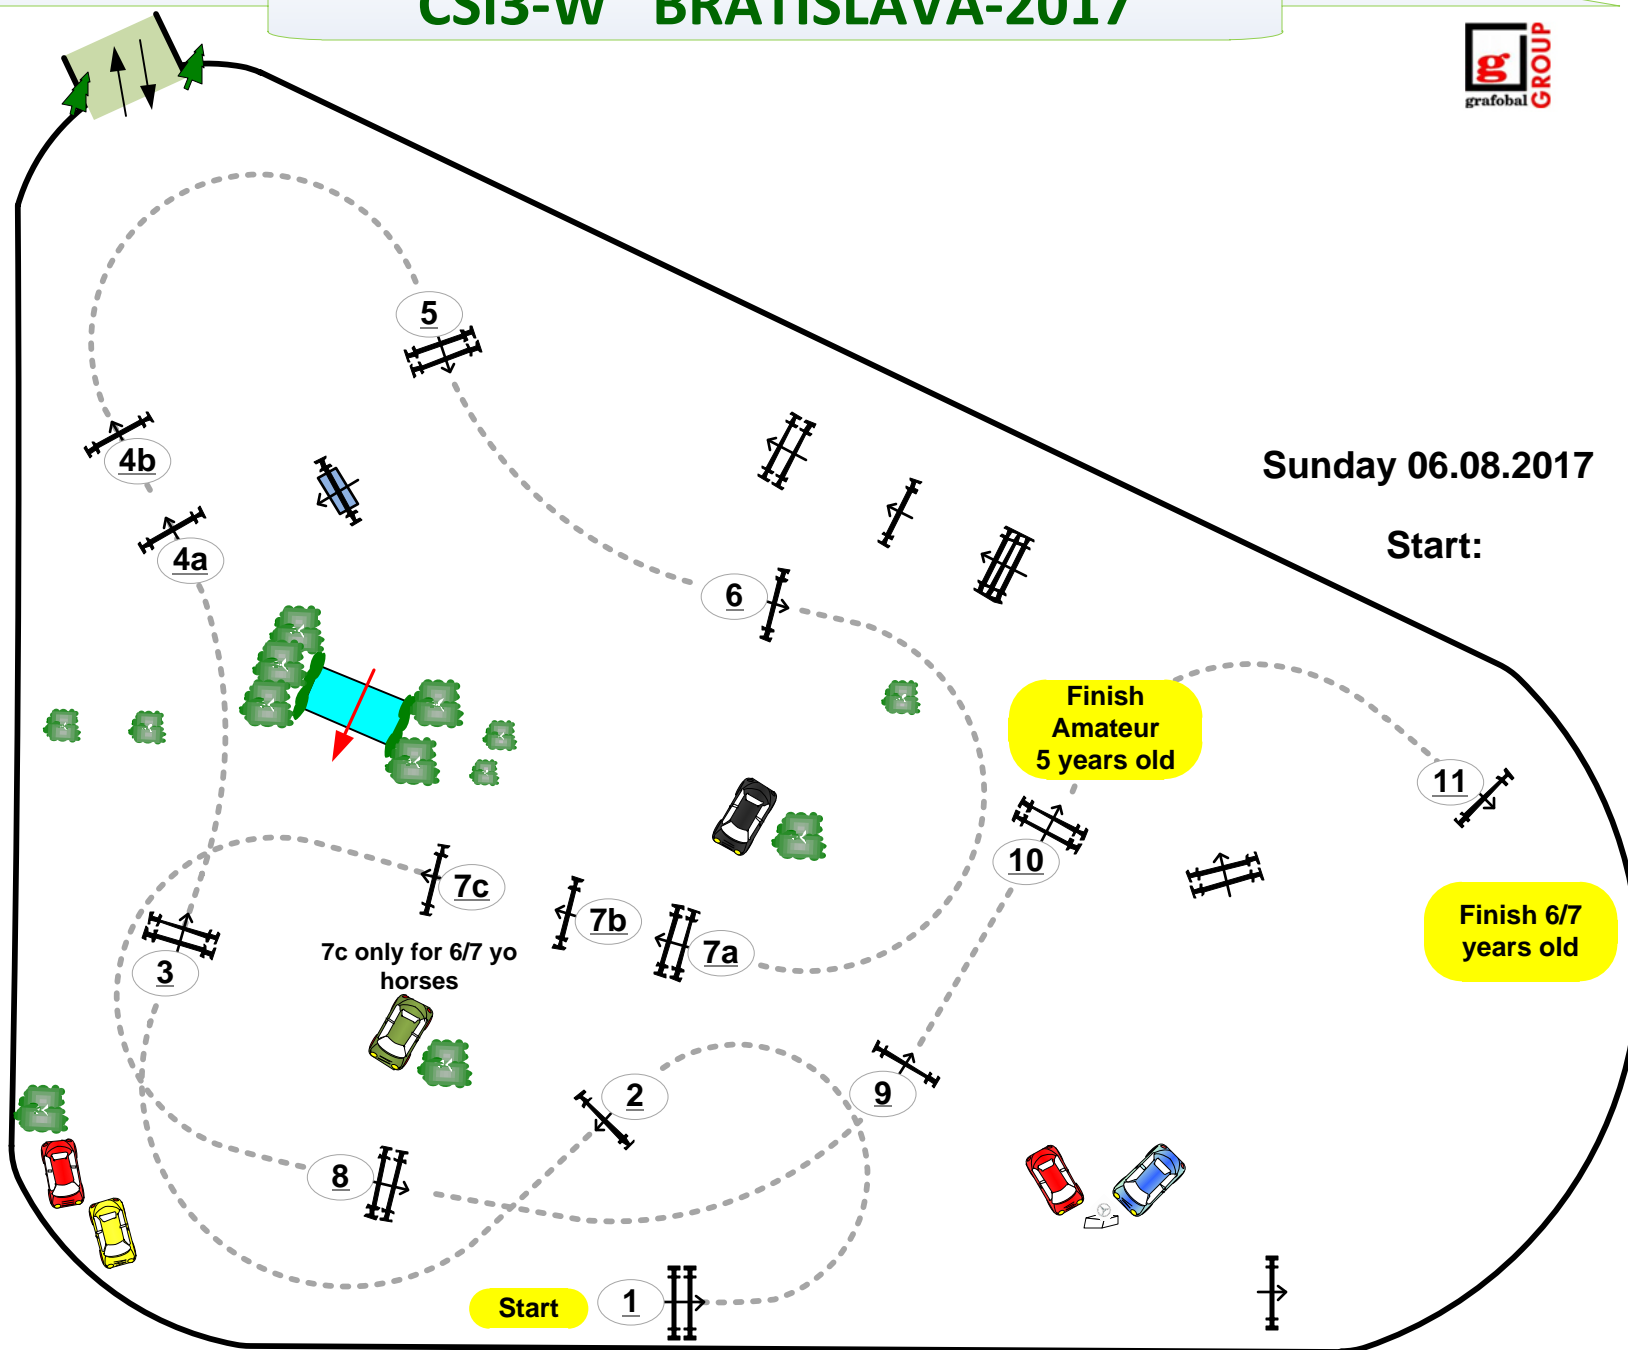

CSI3-W BRATISLAVA-2017

COMPETITION No: 33

CSI AmB

Type of Competition: Table A, against the clock
Acc. to Article: 238.2.1

Competition description: Amateur Tour

Jump-off (if any) No
Speed/Fixed time 350 m/min
Obstacles height: max 115 cm

Obstacles: 1-10 Length: 440
Efforts:12 Time Allowed: 76 sec
Time limit; 152 sec

COMPETITION No: 25

CSI YH 1*

Type of Competition: Table A, against the clock
Acc. to Article: 238.2.1

Competition description: Youngster Tour - 5Y

Jump-off (if any) No
Speed/Fixed time 350 m/min
Obstacles height: max 120 cm

Obstacles: 1-10 Length: 440
Efforts:12 Time Allowed: 76 sec
Time limit; 152 sec

COMPETITION No: 26

CSI YH 1*

Type of Competition: Table A, against the clock
Acc. to Article: 238.2.1

Competition description: Youngster Tour - 6/7 Y

Jump-off (if any) No
Speed/Fixed time 350 m/min
Obstacles height 6 Y: max 130 cm
Obstacles height 7 Y: max 135 cm

Obstacles: 1-11 Length: 480m
Efforts:14 Time Allowed: 83 sec
Time limit; 166 sec

Sunday 06.08.2017

Start:

Assistants : Jozef Špes (SVK)
Adam Galuba (POL)
Stefan Ilieš (SVK)
Lubomir Paučo (SVK)
Jana Hola (CZE)